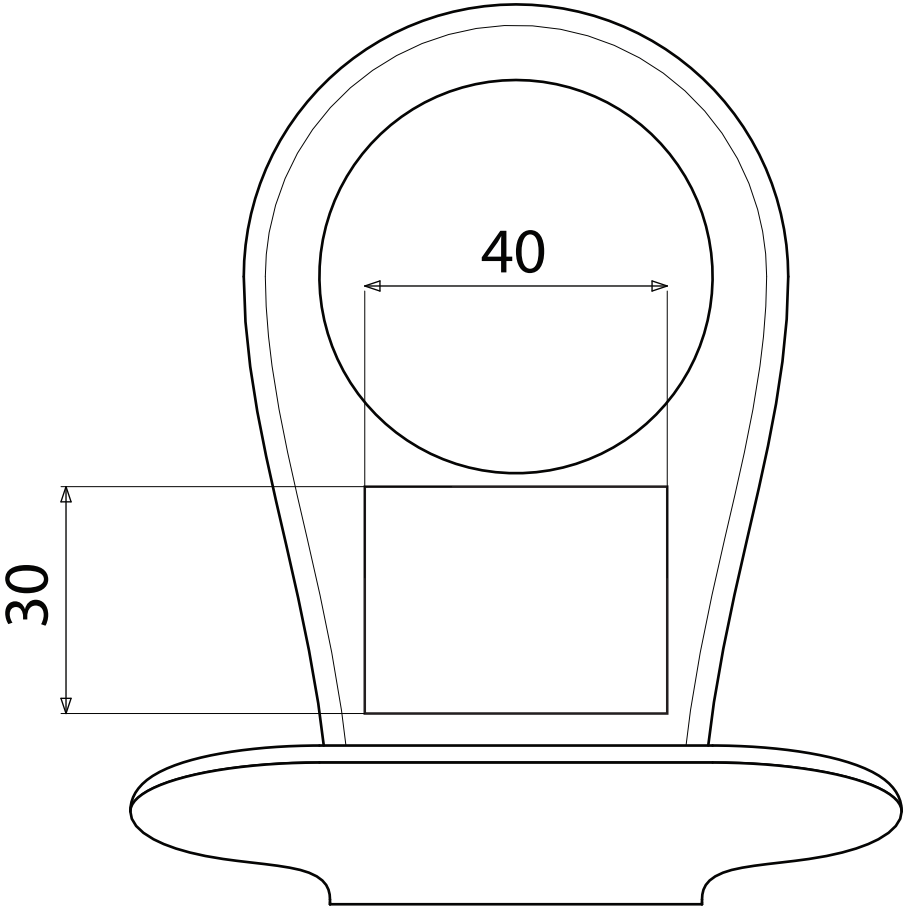

Solution A on the horizontal side

Suggested max logo dimension: 80 mm wide x 40 mm high

Solution B on the vertical side

Suggested max logo dimension: 40 mm wide x 30 mm high