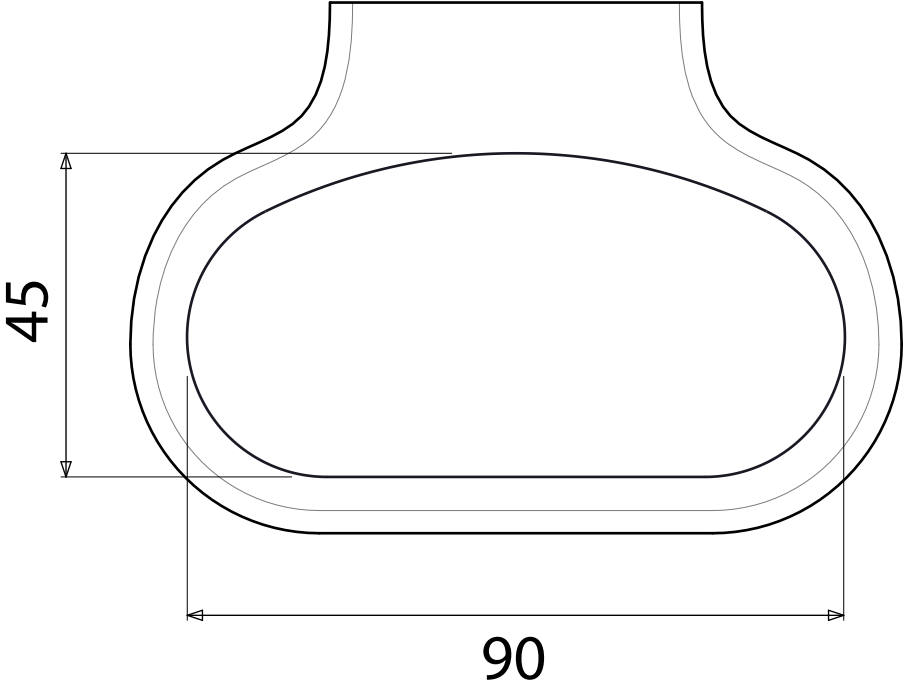

Solution A on the horizontal side

Suggested max logo dimension: 80 mm wide x 40 mm high

Solution B on the vertical side

Suggested max logo dimension: 40 mm wide x 30 mm high